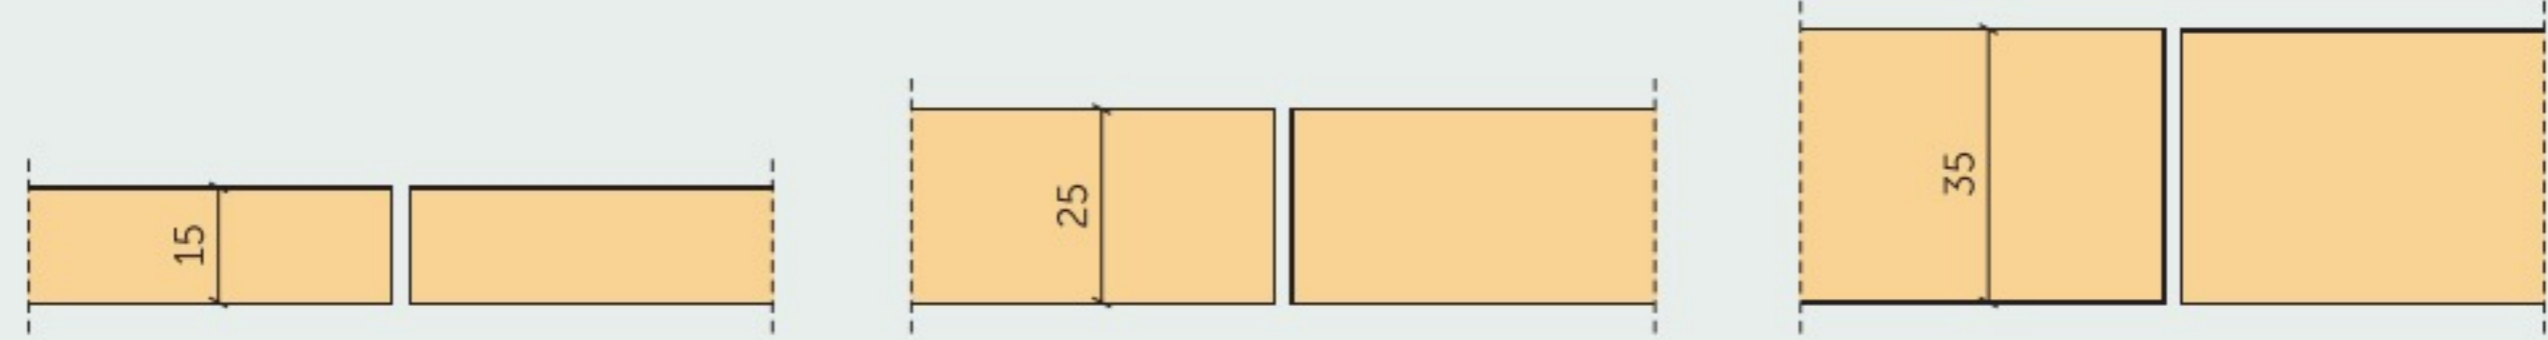

P0 - Panel without chamfer

Panel thickness:

15 mm

25 mm

35 mm

P5 - Panel with 5 mm chamfer

P11 - Panel with 11 mm chamfer

P0-T24 - Standart T24 ceiling profile

P0G-T24 - Immersed T24 ceiling profile

P5G-T24 - Immersed T24 ceiling profile with 5 mm chamfer

P5H - Hidden suspended ceiling profile with 5 mm chamfer

P5S - Hidden suspended ceiling profile with overhang and 5 mm chamfer