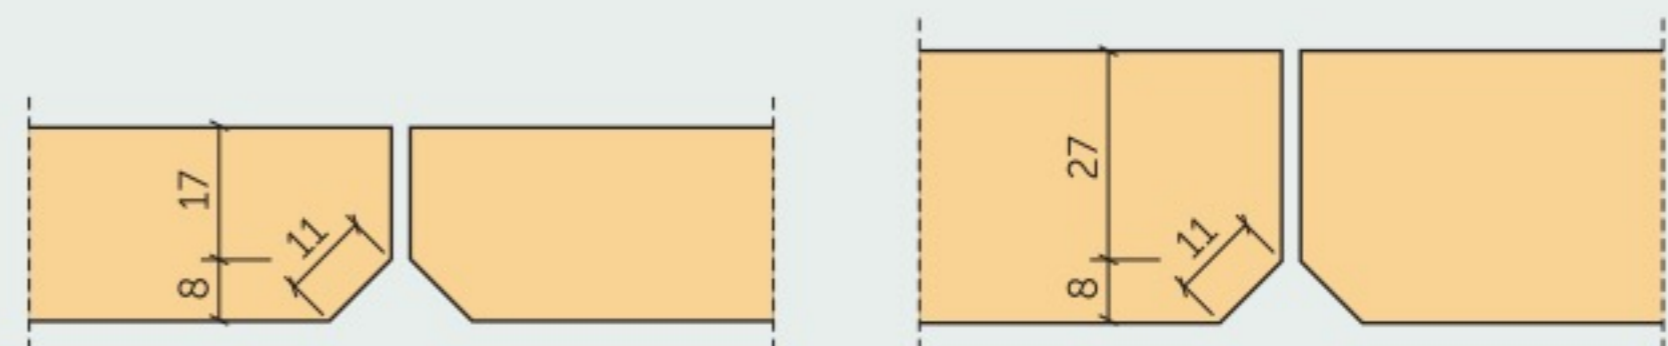

P0 - Panel without chamfer

Panel thickness:

15 mm

25 mm

35 mm

P5 - Panel with 5 mm chamfer

P11 - Panel with 11 mm chamfer

P0-T24 - Standart T24 ceiling profile

P0G-T24 - Immersed T24 ceiling profile

P5G-T24 - Immersed T24 ceiling profile with 5 mm chamfer

P5H - Hidden suspended ceiling profile with 5 mm chamfer

P5S - Hidden suspended ceiling profile with overhang and 5 mm chamfer