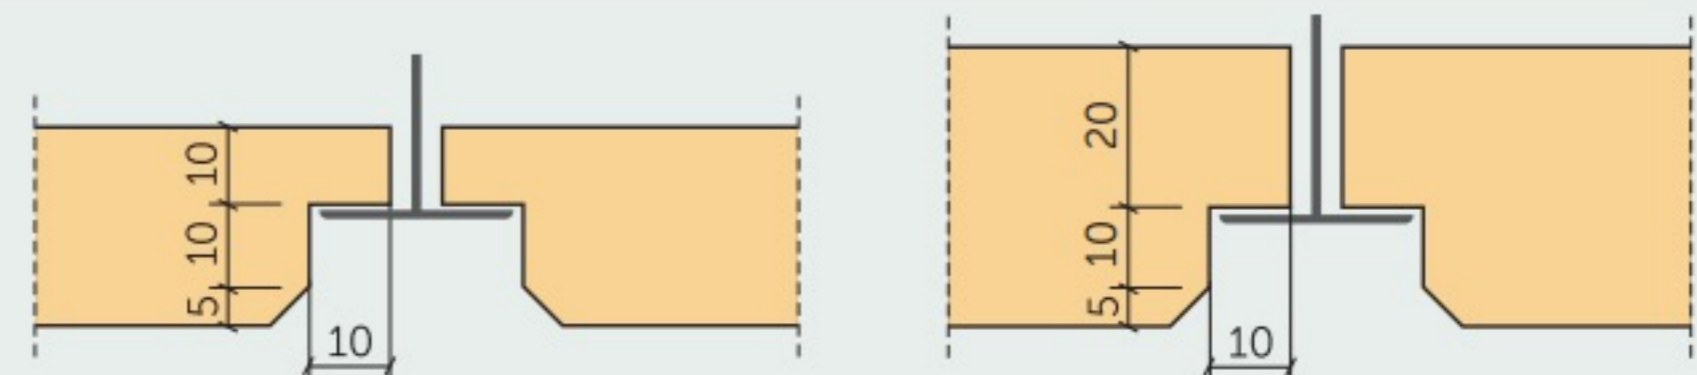

P0 - Panel without chamfer

Panel thickness:

15 mm

25 mm

35 mm

P5 - Panel with 5 mm chamfer

P11 - Panel with 11 mm chamfer

P0-T24 - Standart T24 ceiling profile

P0G-T24 - Immersed T24 ceiling profile

P5G-T24 - Immersed T24 ceiling profile with 5 mm chamfer

P5H - Hidden suspended ceiling profile with 5 mm chamfer

P5S - Hidden suspended ceiling profile with overhang and 5 mm chamfer