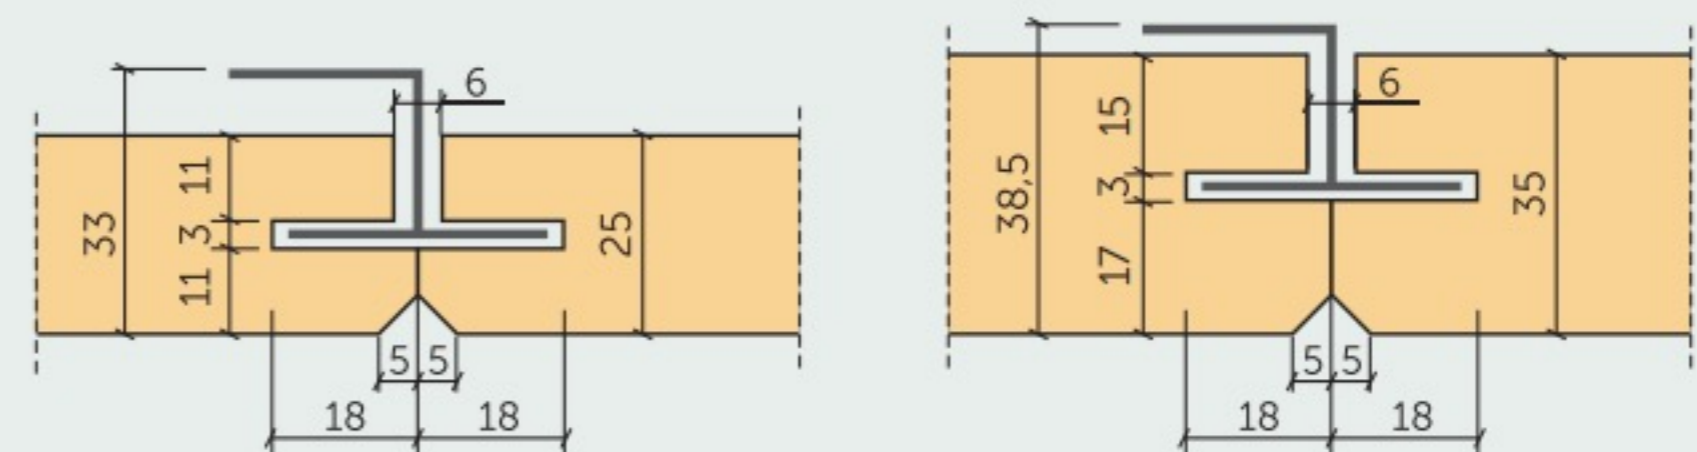

P0 - Panel without chamfer

Panel thickness:

15 mm

25 mm

35 mm

P5 - Panel with 5 mm chamfer

P11 - Panel with 11 mm chamfer

P0-T24 - Standart T24 ceiling profile

P0G-T24 - Immersed T24 ceiling profile

P5G-T24 - Immersed T24 ceiling profile with 5 mm chamfer

P5H - Hidden suspended ceiling profile with 5 mm chamfer

P5S - Hidden suspended ceiling profile with overhang and 5 mm chamfer