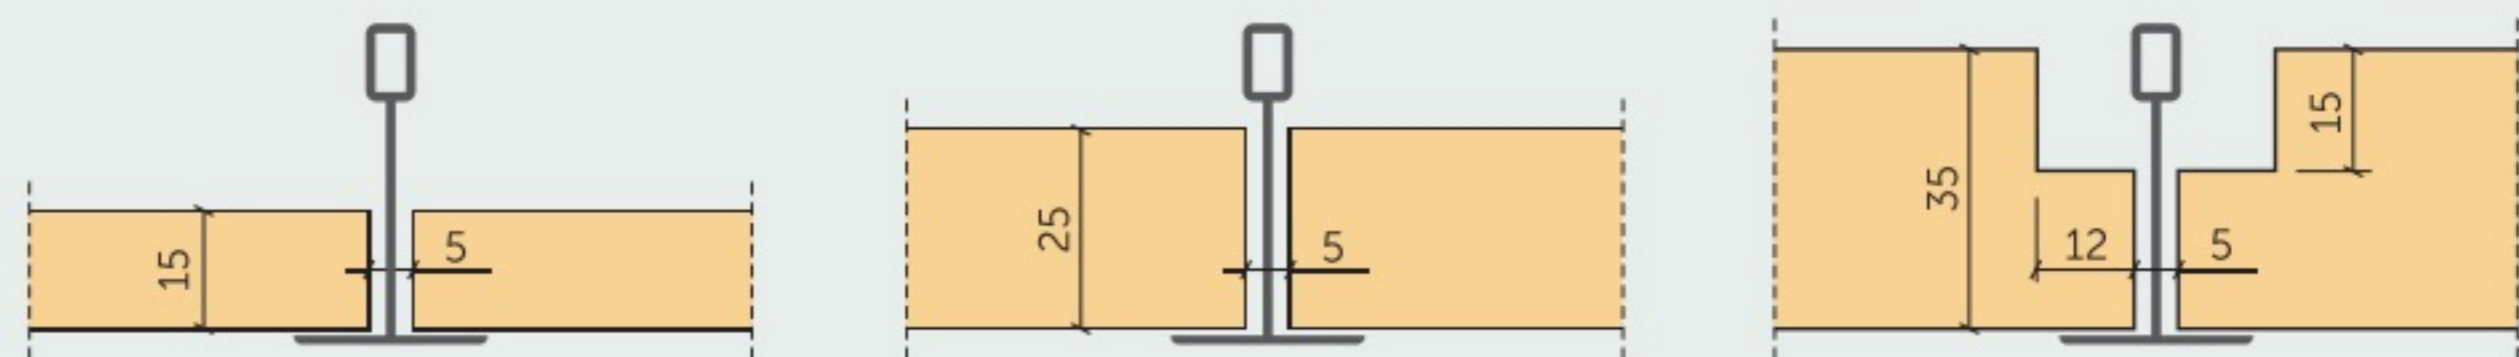

P0 - Panel without chamfer

Panel thickness:

15 mm

25 mm

35 mm

P5 - Panel with 5 mm chamfer

P11 - Panel with 11 mm chamfer

P0-T24 - Standart T24 ceiling profile

P0G-T24 - Immersed T24 ceiling profile

P5G-T24 - Immersed T24 ceiling profile with 5 mm chamfer

P5H - Hidden suspended ceiling profile with 5 mm chamfer

P5S - Hidden suspended ceiling profile with overhang and 5 mm chamfer