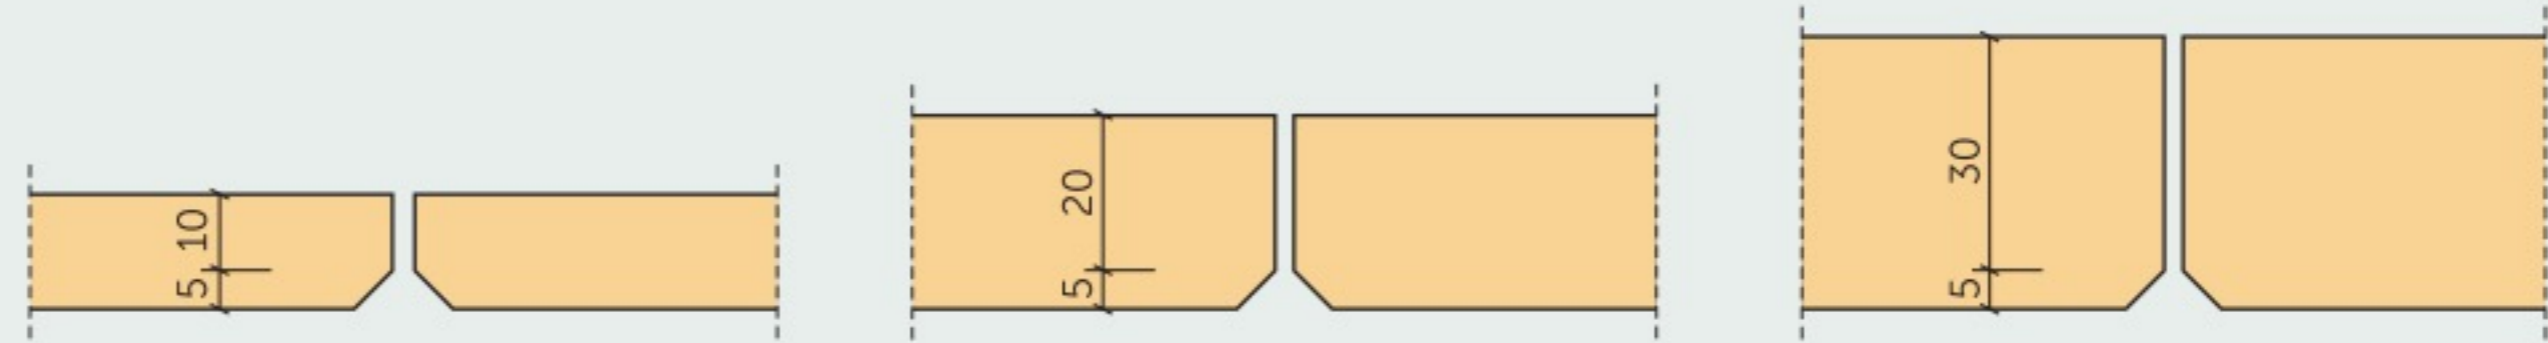

P0 - Panel without chamfer

Panel thickness:

15 mm

25 mm

35 mm

P5 - Panel with 5 mm chamfer

P11 - Panel with 11 mm chamfer

P0-T24 - Standart T24 ceiling profile

P0G-T24 - Immersed T24 ceiling profile

P5G-T24 - Immersed T24 ceiling profile with 5 mm chamfer

P5H - Hidden suspended ceiling profile with 5 mm chamfer

P5S - Hidden suspended ceiling profile with overhang and 5 mm chamfer