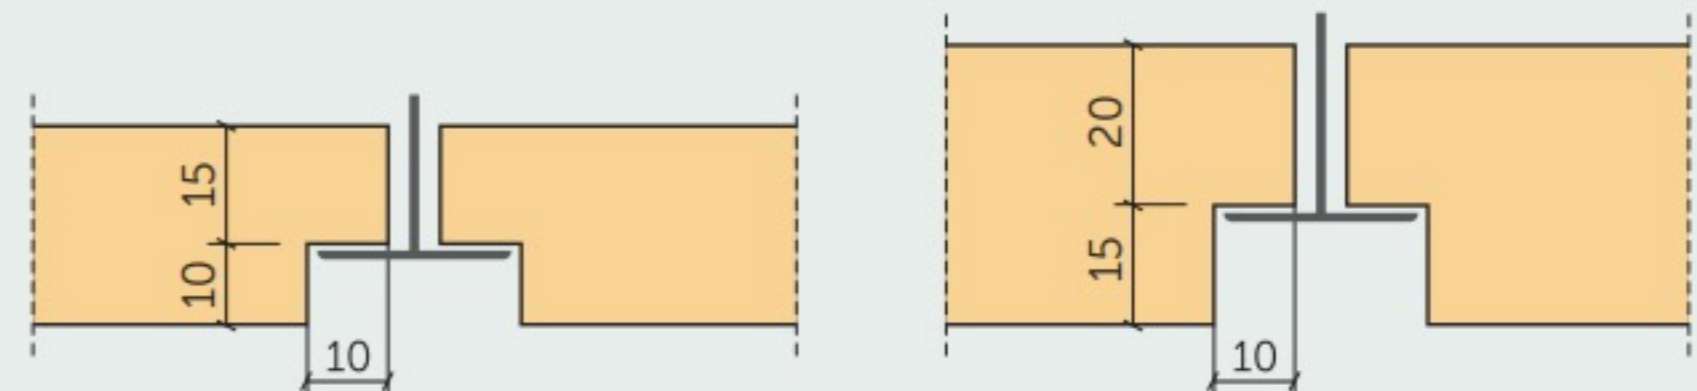

P0 - Panel without chamfer

Panel thickness:

15 mm

25 mm

35 mm

P5 - Panel with 5 mm chamfer

P11 - Panel with 11 mm chamfer

P0-T24 - Standart T24 ceiling profile

P0G-T24 - Immersed T24 ceiling profile

P5G-T24 - Immersed T24 ceiling profile with 5 mm chamfer

P5H - Hidden suspended ceiling profile with 5 mm chamfer

P5S - Hidden suspended ceiling profile with overhang and 5 mm chamfer